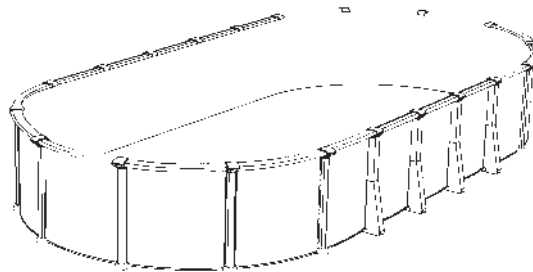

Oracle

Garden
LEISURE
www.gardenleisurepools.com

The Garden Leisure Oracle brings together human creativity and computer accuracy to create the most advanced design in above ground pools. The components are carefully crafted using the latest materials and Vinyl Plexi-Coat finishes, which result in a product that performs as well as it looks for years to come.

Image of Oracle with new Space Saver Uprights.